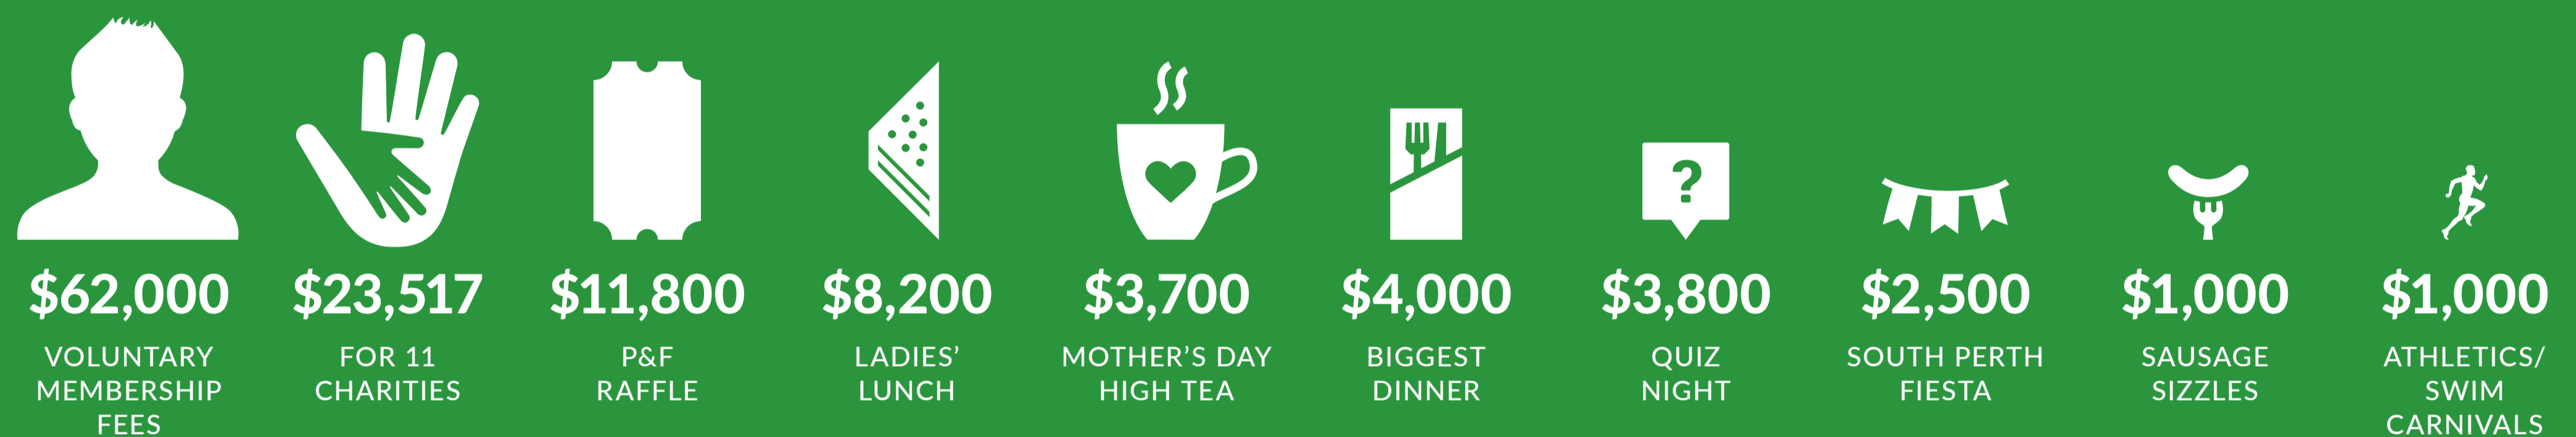

PARENTS' & FRIENDS' ASSOCIATION

WESLEY
PARENTS' & FRIENDS' ASSOCIATION

WESLEY COLLEGE boasts one of the most caring and committed school communities in our state. At the heart is the P&F, parents and friends who build community spirit, promote fellowship and enhance our students' experience every day. Led by the P&F Executives and working collaboratively with Year Level Representatives and Parent Support Groups. Here are the P&F highlights.

PARTNERSHIPS

COLLEGE COUNCIL + HEADMASTER + OWCA

2, ♥♥♥+
volunteer hours

HOW FUNDS ARE RAISED

WHERE FUNDS GO

Year: 2018
Manager: Parents' & Friends' Association

WES Talks	\$15,000
Masters & Apprentices Exhibition	\$5,000
Moorditj Mob	\$3,000
21 years of service at Wesley (teacher)	\$1,600
Wyvarts Magazine	\$1,270
Wesley Friends	\$1,000

Total \$26,870

Thank you for helping!

COLLEGE INFRASTRUCTURE PARTNERSHIPS

PLACES WHERE FUNDS SEND STUDENTS

SYDNEY

SCHOLARS TOUR
\$4,500

ARTS TOUR
\$1,850

THE DA VINCI DECATHLON
\$1,750

TASMANIA

F1 COMPETITION
\$2,000

NEW YORK

INDIGENOUS TOUR
\$3,000

WARM WELCOME

BOARDING HOUSE FAMILIES
PARENT AFTERNOON TEAS
WELCOME SUNDOWNER
SCHOLARSHIP DAY
NEW FAMILIES

Mother's Day High Tea
Ladies Lunch
Biggest Dinner